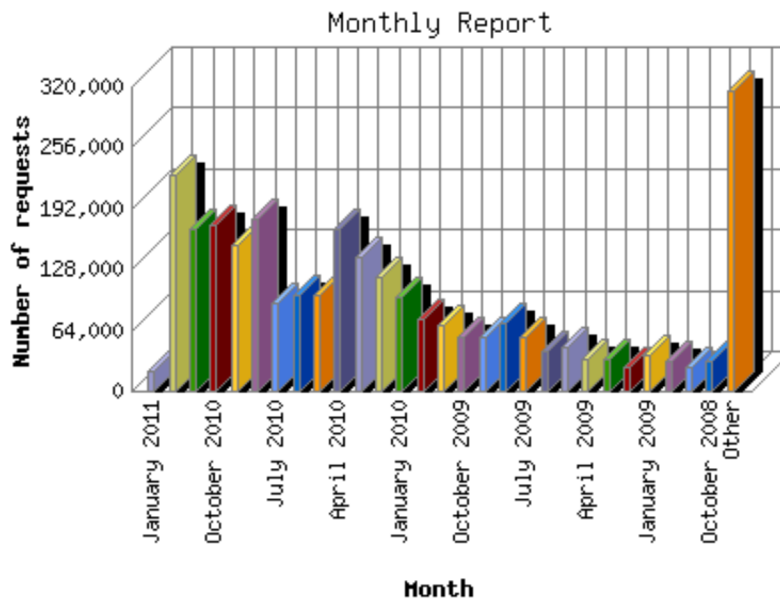

## Monthly Report

The Monthly Report identifies activity for each month in the report time frame. Remember that each page hit can result in several server requests as the images for each page are loaded.

**Note:** Depending on the report time frame, the first and last months may not represent a complete month's worth of data, resulting in lower hits.

	Month	Number of requests	Number of page requests
1.	January 2008	25,303	7,872
2.	February 2008	28,345	7,256
3.	March 2008	28,729	8,153
4.	April 2008	32,299	9,008
5.	May 2008	31,087	9,680
6.	June 2008	37,129	8,432
7.	July 2008	42,254	7,108
8.	August 2008	56,235	6,376
9.	September 2008	33,654	7,506
10.	October 2008	31,478	7,335
11.	November 2008	25,506	7,792

12.	December 2008	30,851	9,257
13.	January 2009	38,644	11,275
14.	February 2009	25,956	9,024
15.	March 2009	33,582	11,764
16.	April 2009	32,639	8,711
17.	May 2009	45,367	10,003
18.	June 2009	41,062	9,851
19.	July 2009	57,220	10,718
20.	August 2009	71,000	13,845
21.	September 2009	57,867	11,915
22.	October 2009	56,635	10,173
23.	November 2009	69,408	8,865
24.	December 2009	76,500	10,440
25.	January 2010	99,998	14,702
26.	February 2010	119,139	19,743
27.	March 2010	141,082	21,518
28.	April 2010	169,811	19,053
29.	May 2010	100,409	13,892
30.	June 2010	101,894	7,966
31.	July 2010	93,323	4,860
32.	August 2010	180,224	10,802
33.	September 2010	154,090	11,282
34.	October 2010	173,779	11,882
35.	November 2010	171,485	11,980
36.	December 2010	227,747	11,777
37.	January 2011	21,694	1,170

Most active month March 2010 : 21,518 pages sent. **227,747 requests handled.**

Monthly average: 10,350 pages sent. **74,687 requests handled.**

---

This report was generated on January 5, 2011 11:18.  
Report time frame January 2, 2008 01:07 to January 5, 2011 00:00.